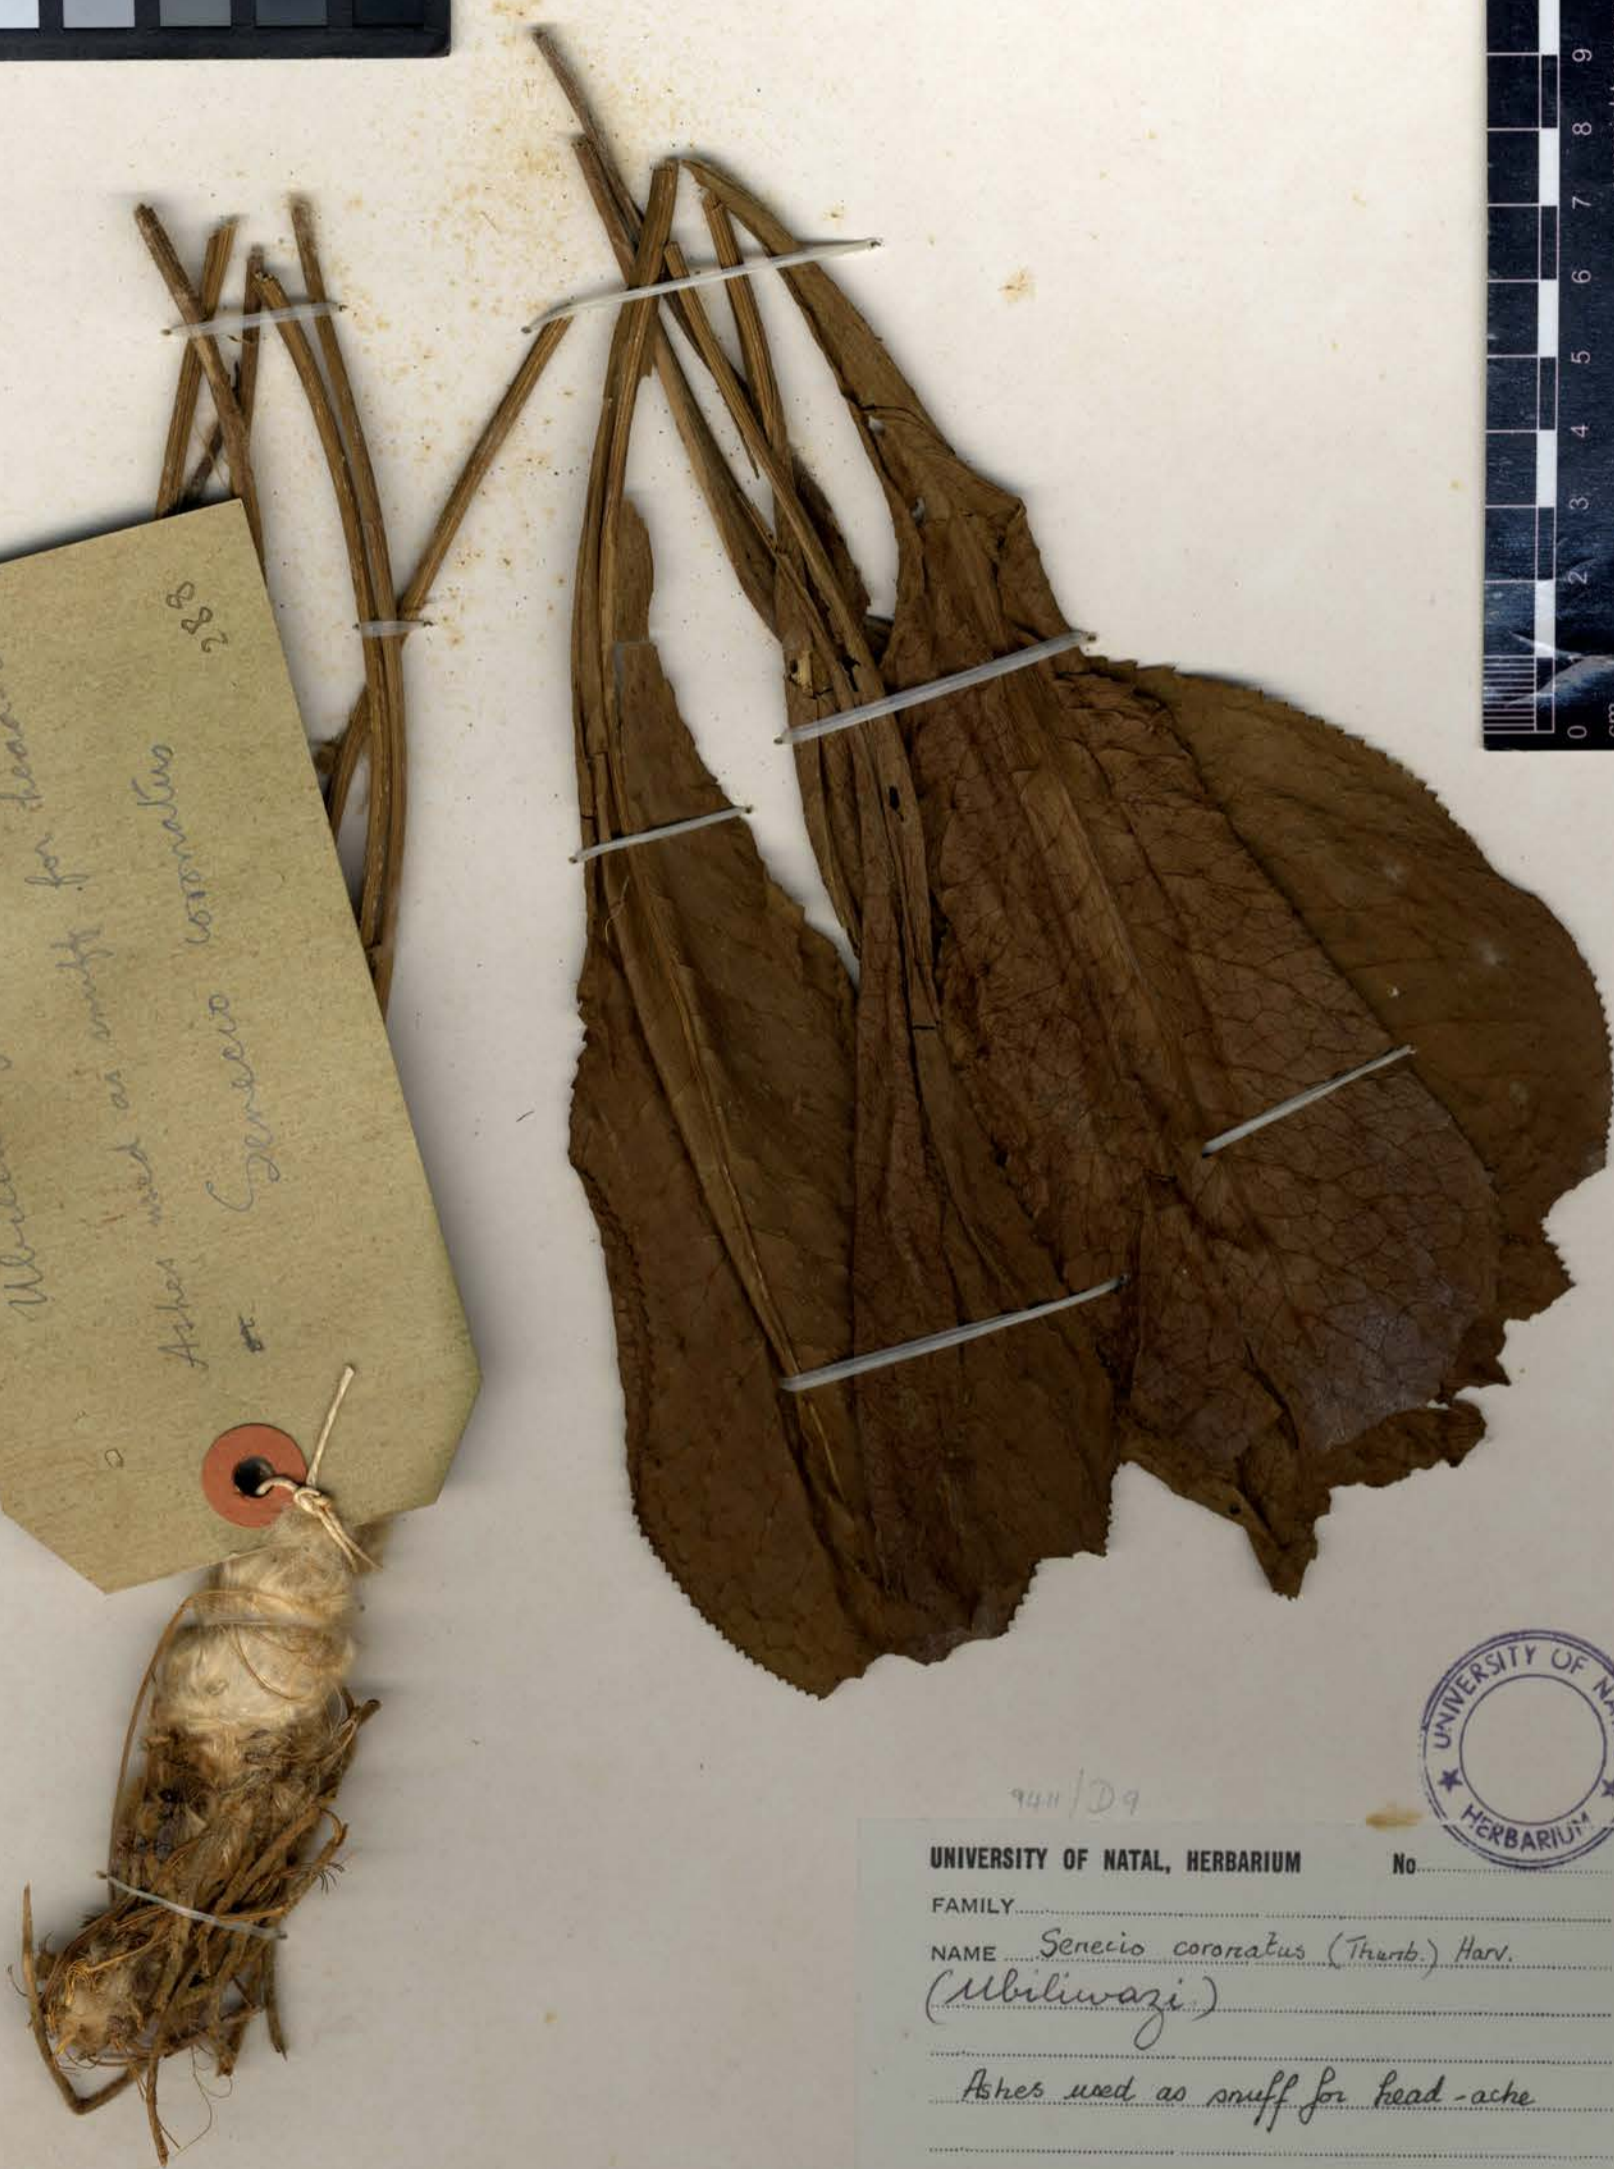

Umbiliwazi  
 Ashes used as snuff for head-ache  
 Senecio coronatus 288

9411/D9  
 UNIVERSITY OF NATAL, HERBARIUM No. ....  
 FAMILY.....  
 NAME *Senecio coronatus* (Thunb.) Harv.  
 (*Umbiliwazi*)  
 Ashes used as snuff for head-ache  
 LOCALITY.....  
 COLL No. 288 DATE 1890-1910 ALT.....  
 COLL *Father J. Mays* DET.....  
 TEEANEM 5442-2-84