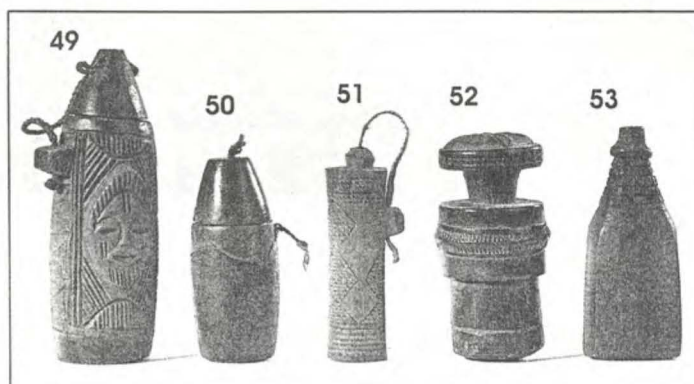

47 Snuff-box  
wood, gourd, copper(wire), hide  
9,5 x 3 x 2,8  
Tsonga  
acc no: 1992.11.40

48 Snuff-box  
gourd, brass(wire), copper(wire)  
6,1 x 7,8 x 7,8  
Northern Nguni  
acc no: 1992.11.32

49 Snuff-box  
wood, sinew, pokerwork  
12,9 x 4 x 4,7  
attribution unknown  
acc no: 1992.11.41

50 Snuff-box  
wood, hide, string, gourd  
8,3 x 3 x 3  
attribution unknown  
acc no: 1992.11.48

51 Snuff-box  
wood, hide, pigment(red)  
9,8 x 3,2 x 2  
attribution unknown  
acc no: 1992.11.47

52 Snuff-box  
wood, bamboo  
9,2 x 4,5 x 4,5  
attribution unknown  
insc, underside: (+) man 27  
acc no: 1992.11.37